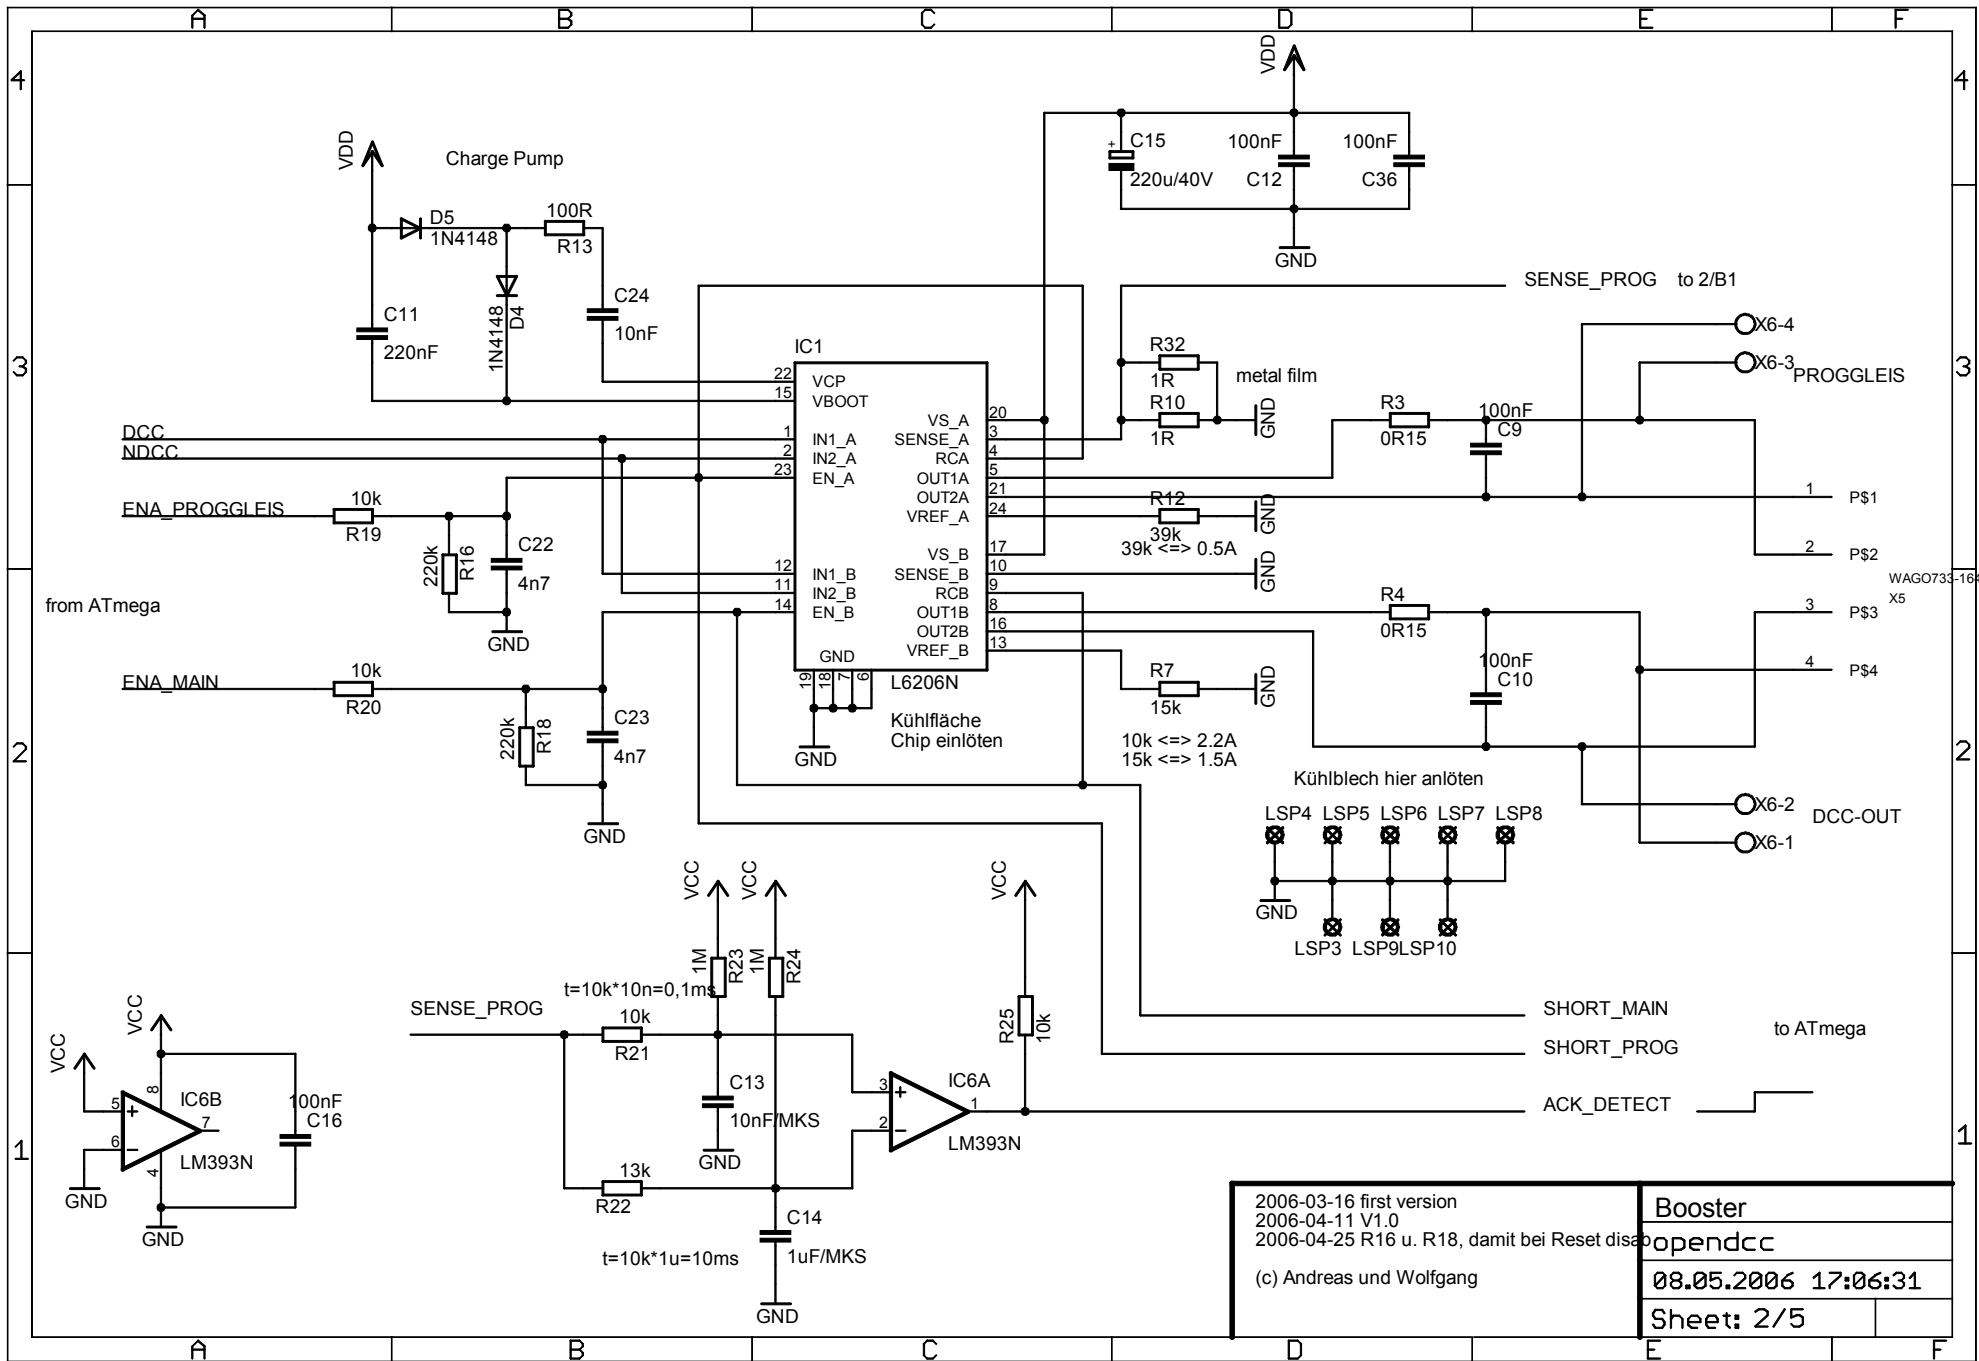

see at www.lanicos.com

Mode:	IBOX	DMX	S88	tbd.
JP1		X		X
JP2			X	X

2006-04-11 V1.0  
 2006-04-13 Swap DCC, SHORT\*, Jumper  
 2006-04-16 added CTS, RTS; USB-Support  
 2006-04-23 V1.2 FT232RL Chip  
 2006-04-25 Added ISP and Resetchip  
 (c) Andreas Lang und Wolfgang Kufer

Processor  
 opendcc  
 08.05.2006 17:06:31  
 Sheet: 1/5

2006-03-16 first version  
 2006-04-11 V1.0  
 2006-04-25 R16 u. R18, damit bei Reset disa  
 (c) Andreas und Wolfgang

**Booster**  
 opendcc  
 08.05.2006 17:06:31  
 Sheet: 2/5