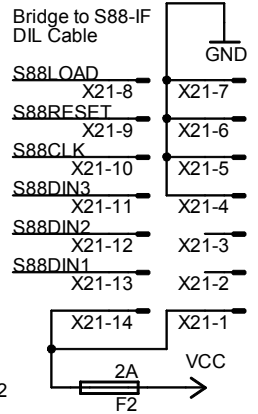

see at www.lanicos.com

Mode:	IBOX	DMX	S88	tbd.
JP1		X		X
JP2			X	X

2006-04-11 V1.0  
 2006-04-13 Swap DCC, SHORT\*, Jumper  
 2006-04-16 added CTS, RTS; USB-Support  
 2006-04-23 V1.2 FT232RL Chip  
 2006-04-25 Added ISP and Resetchip  
 (c) Andreas Lang und Wolfgang Kufer